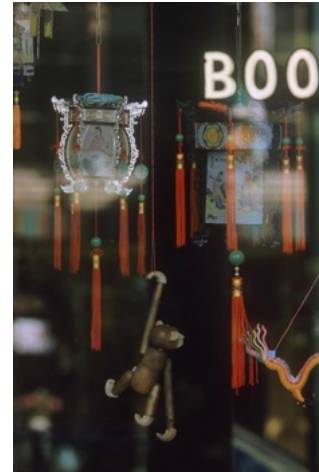

Window, Chinatown
1962
Archival Pigment Print
Edition of 20
Estate stamped on verso

Small size:
$2,200 unframed | $2,900 framed

Large size:
$4,400 unframed | $5,600 framed