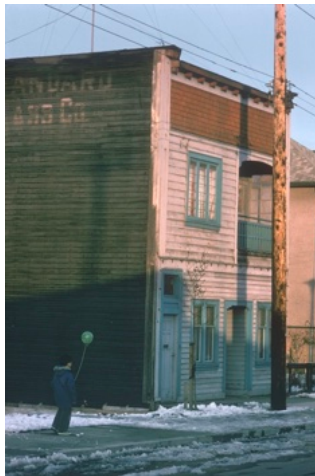

Green Balloon
1975
Archival Pigment Print
Edition of 20
Estate stamped on verso

Small size:
$2,200 unframed | $2,900 framed

Large size:
$4,400 unframed | $5,600 framed