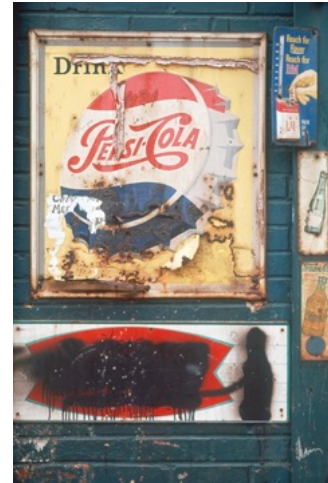

Pepsi-Cola, NY
1965
Archival Pigment Print
Edition of 20
Estate stamped on verso

Small size:
$2,200 unframed | $2,900 framed

Large size:
$4,400 unframed | $5,600 framed